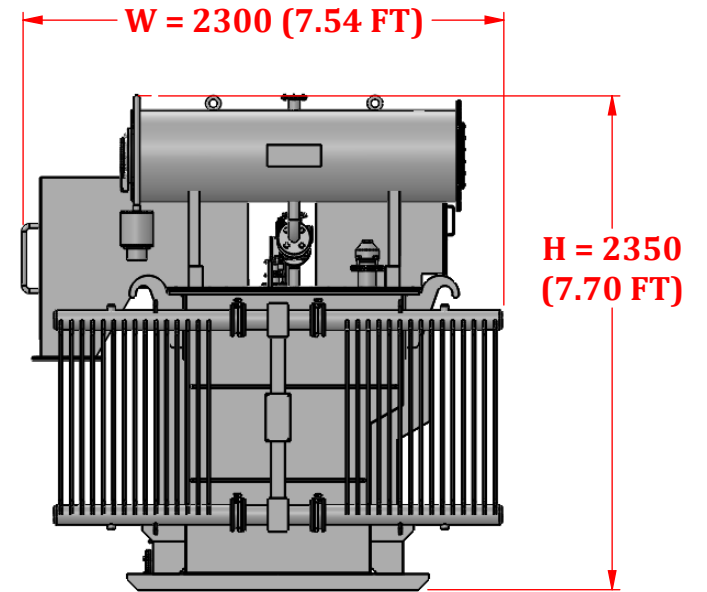

TOP VIEW

ELEVATION VIEW

2500 KVA OFFLOAD TRANSFORMER	
OVERALL DIMENSION	
LENGTH	3550 (11.64 FT)
WIDTH	2300 (7.54 FT)
HEIGHT	2350 (7.70 FT)

FRONT VIEW

R.H. SIDE VIEW