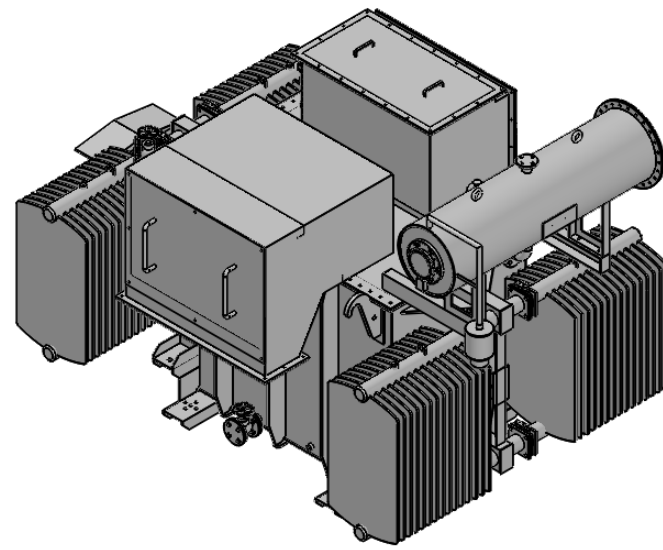

TOP VIEW

ELEVATION VIEW

2500 KVA OFFLOAD TRANSFORMER	
OVERALL DIMENSION	
LENGTH	3550 (11.64 FT)
WIDTH	2300 (7.54 FT)
HEIGHT	2350 (7.70 FT)

FRONT VIEW

R.H. SIDE VIEW