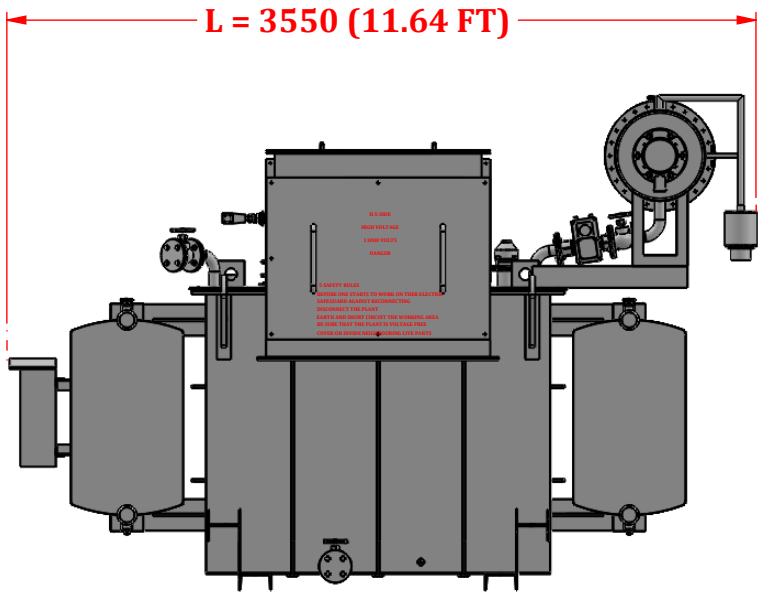

TOP VIEW

ELEVATION VIEW

2500 KVA OFFLOAD TRANSFORMER	
OVERALL DIMENSION	
LENGTH	3550 (11.64 FT)
WIDTH	2300 (7.54 FT)
HEIGHT	2350 (7.70 FT)

FRONT VIEW

R.H. SIDE VIEW