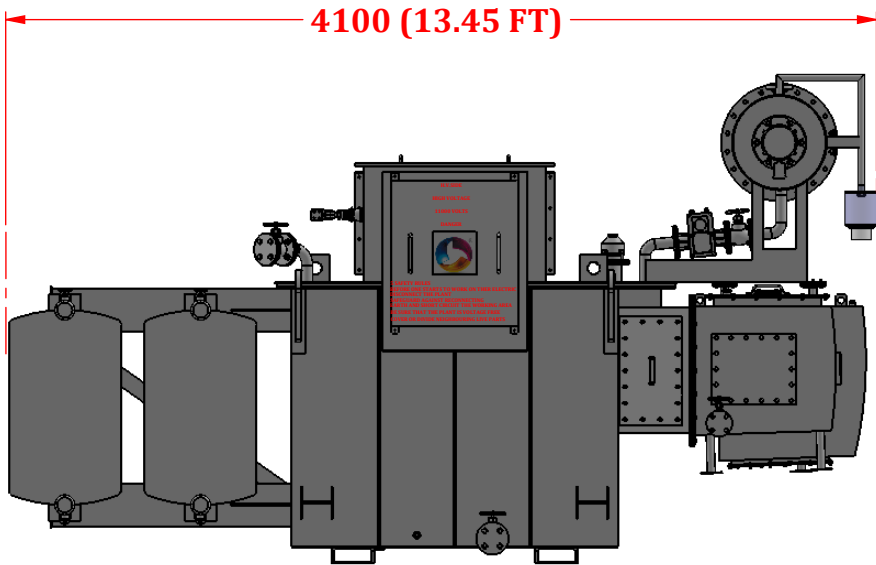

TOP VIEW

ELEVATION VIEW

| 2000 KVA ONLOAD TRANSFORMER | |
|-----------------------------|-----------------|
| OVERALL DIMENSION | |
| LENGTH | 4100 (13.45 FT) |
| WIDTH | 2000 (6.56 FT) |
| HEIGHT | 2300 (7.54 FT) |

FRONT VIEW

R.H.SIDE VIEW