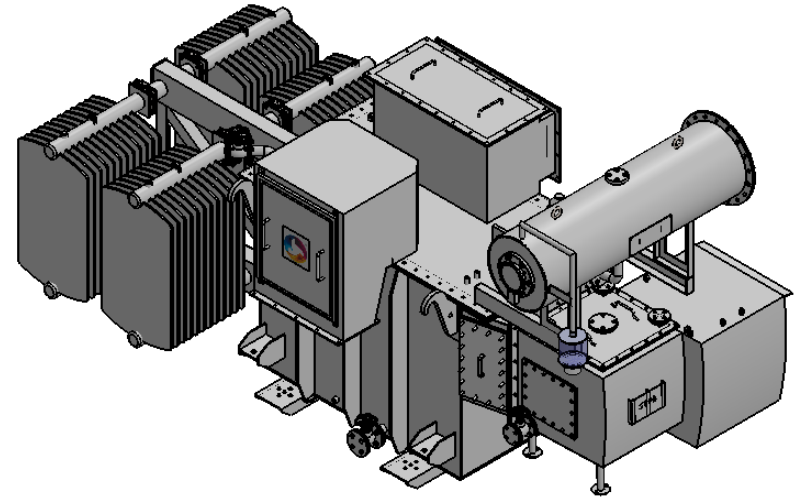

TOP VIEW

ELEVATION VIEW

| 2000 KVA ONLOAD TRANSFORMER | |
|-----------------------------|-----------------|
| OVERALL DIMENSION | |
| LENGTH | 4100 (13.45 FT) |
| WIDTH | 2000 (6.56 FT) |
| HEIGHT | 2300 (7.54 FT) |

FRONT VIEW

R.H.SIDE VIEW