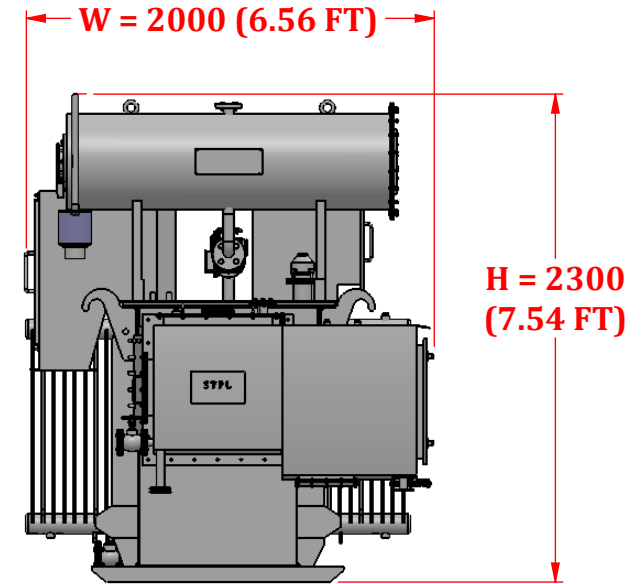

TOP VIEW

ELEVATION VIEW

| 2000 KVA ONLOAD TRANSFORMER | |
|-----------------------------|-----------------|
| OVERALL DIMENSION | |
| LENGTH | 4100 (13.45 FT) |
| WIDTH | 2000 (6.56 FT) |
| HEIGHT | 2300 (7.54 FT) |

FRONT VIEW

R.H.SIDE VIEW